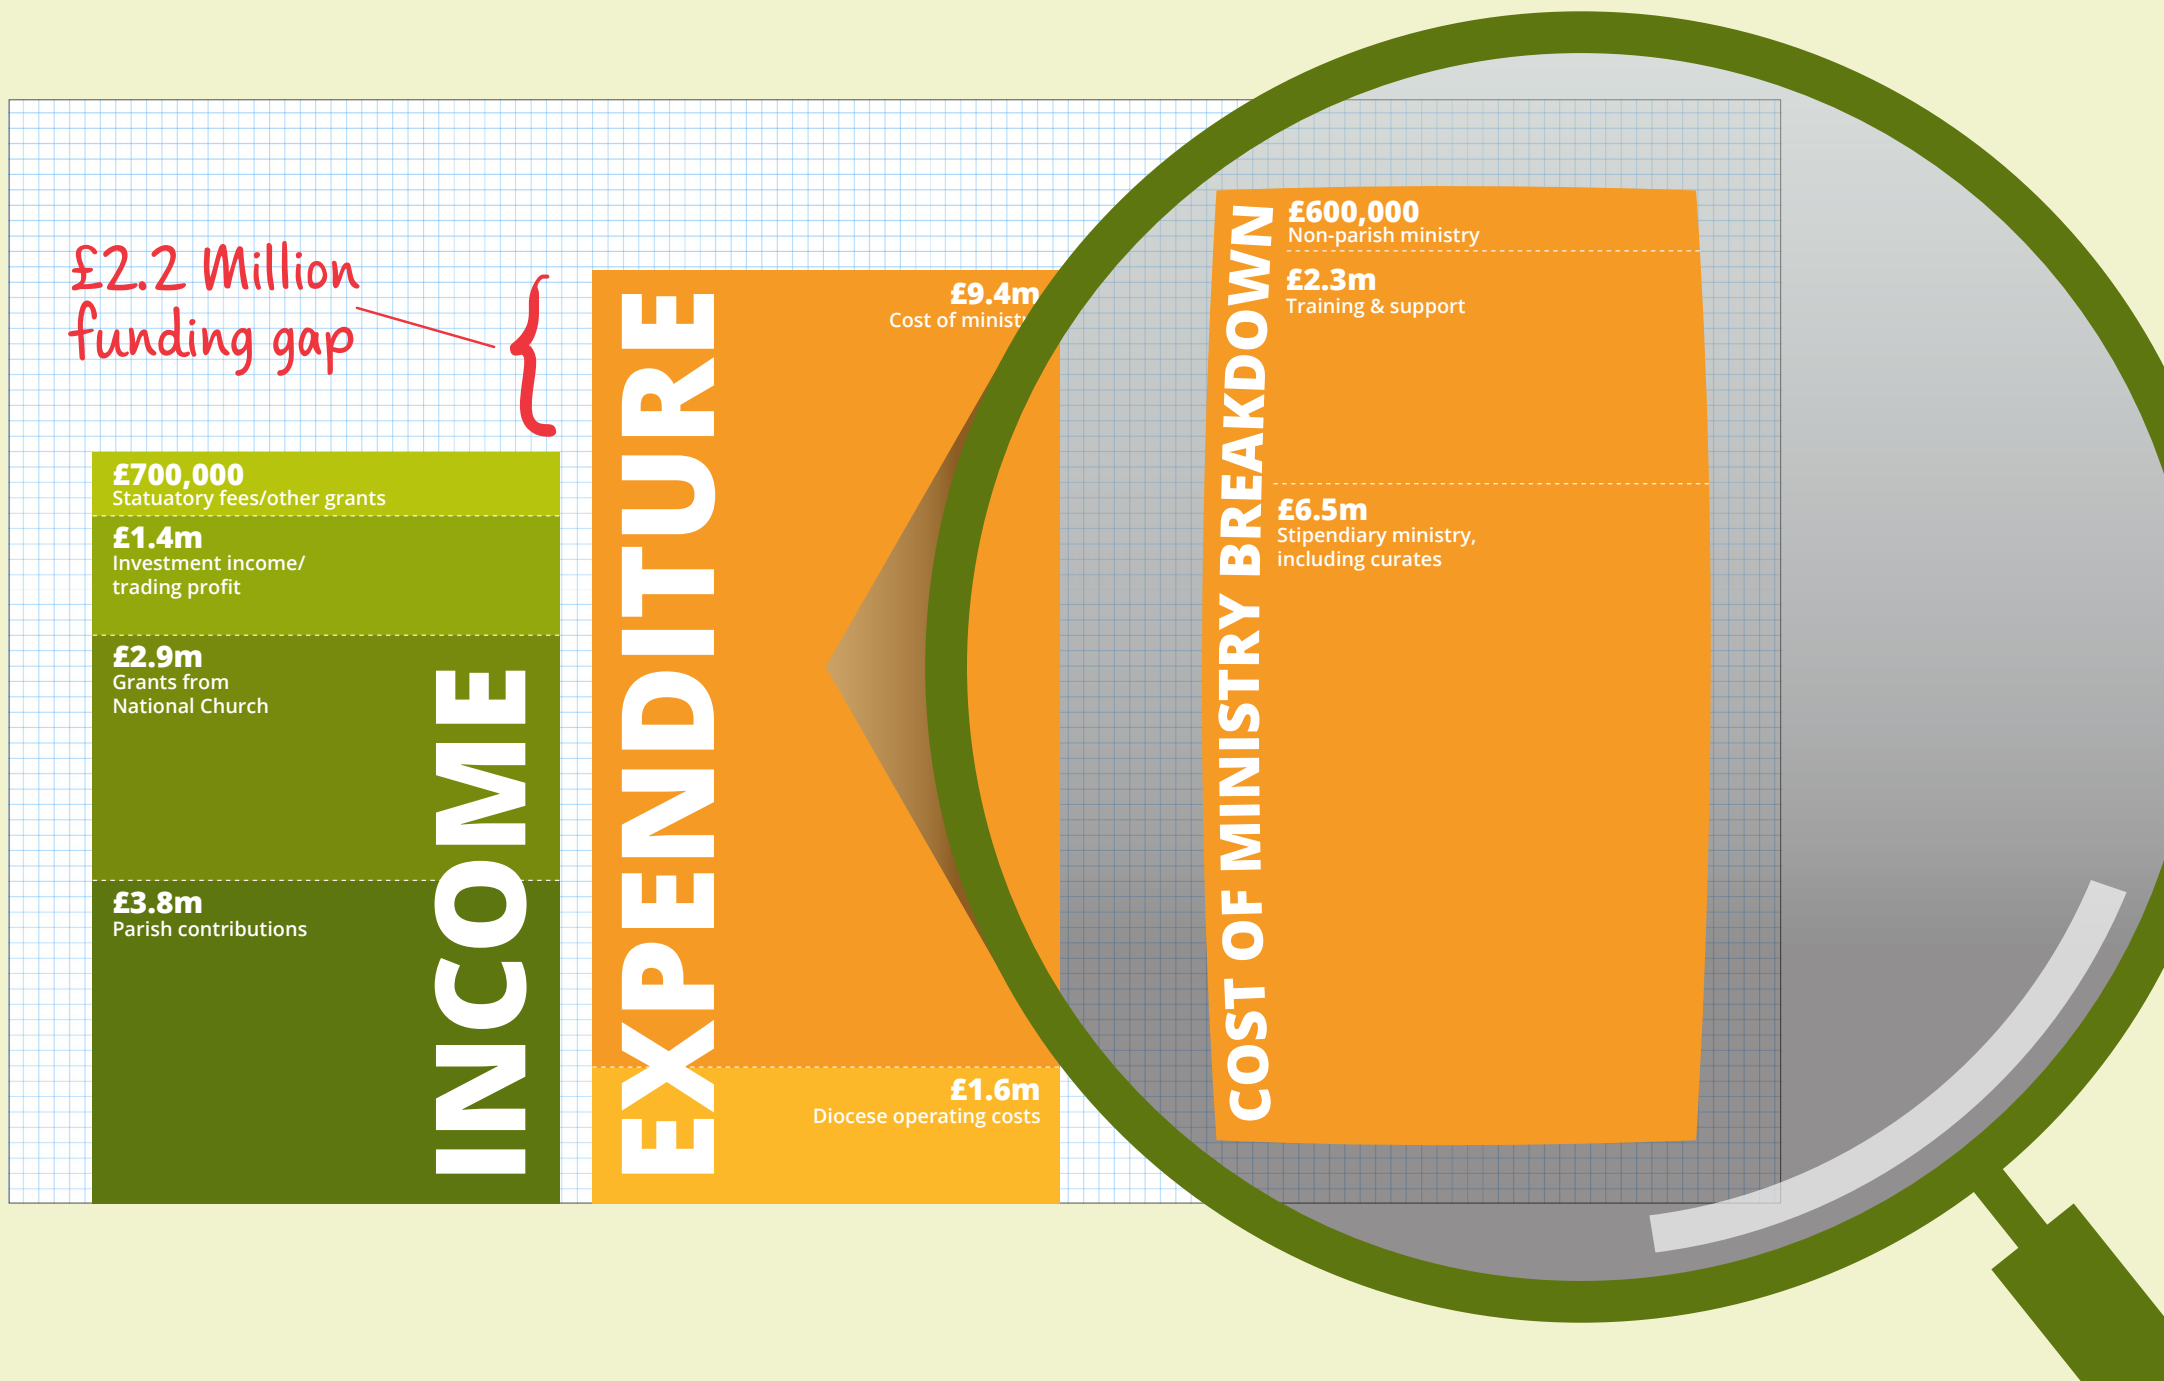

DIOCESE OF LEICESTER INCOME & EXPENDITURE 2023

Parish Contribution 2024

'From Him the whole body, joined and held together by every supporting ligament, grows and builds itself up in love, as each part does its work'. Ephesians 4:16

The Diocese of Leicester is made up of more than 320 churches of all types. Parish Contribution is the way that the parishes support the cost of ministry across the whole diocese. Regardless of size, the responsibility of sharing this cost lies with each church in the diocese, in the expectation that, working together, we can support each other and grow the Kingdom of God in Leicestershire.

Total parish contributions, offers and receipts, 2014–2023

* ONS data – CPI Annual rate