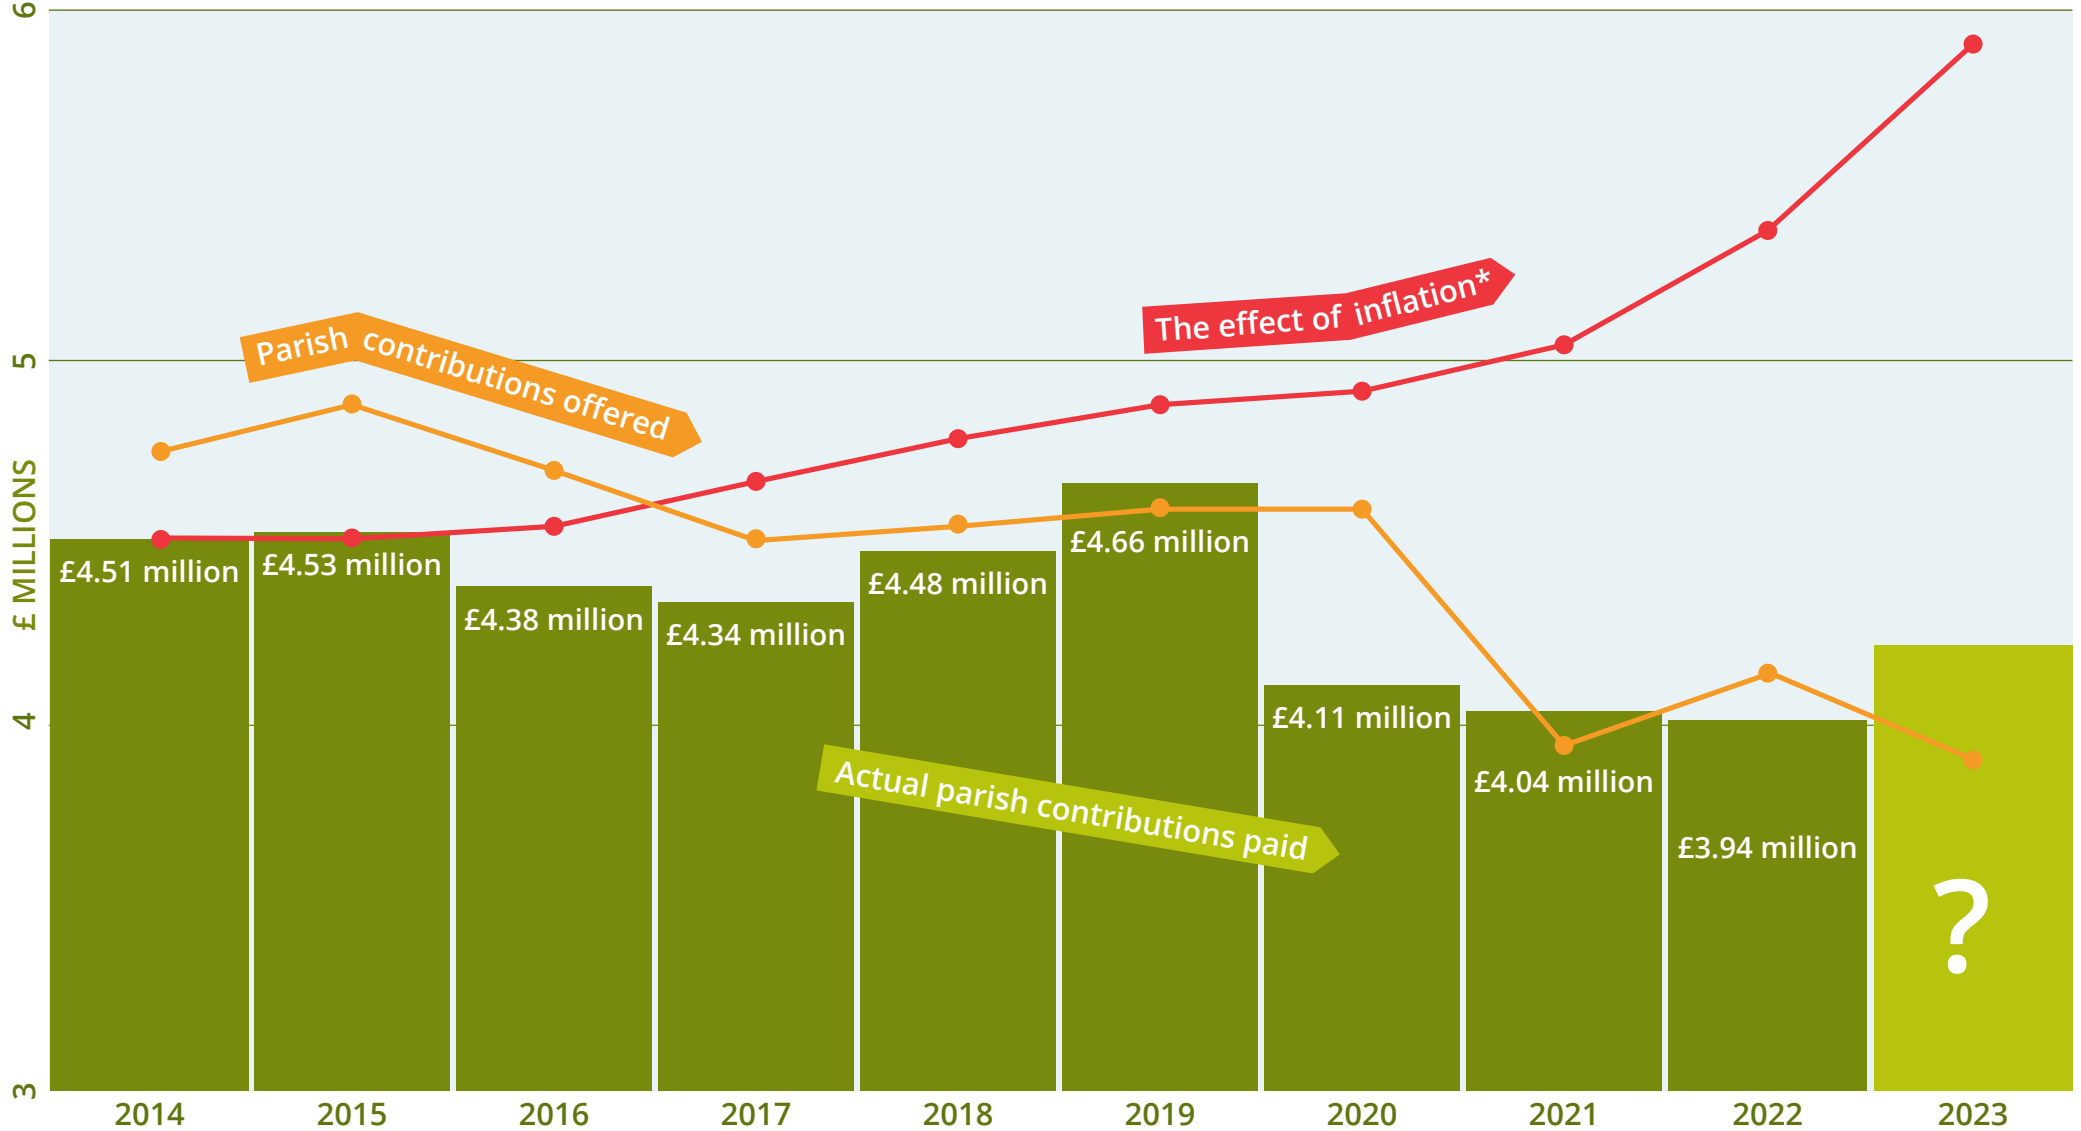

The Diocese of Leicester is made up of more than 320 churches of all types. Parish Contribution is the way that the parishes support the cost of ministry across the whole diocese. Regardless of size, the responsibility of sharing this cost lies with each church in the diocese, in the expectation that, working together, we can support each other and grow the Kingdom of God in Leicestershire.

Total parish contributions, offers and receipts, 2014–2023

* ONS data – CPI Annual rate